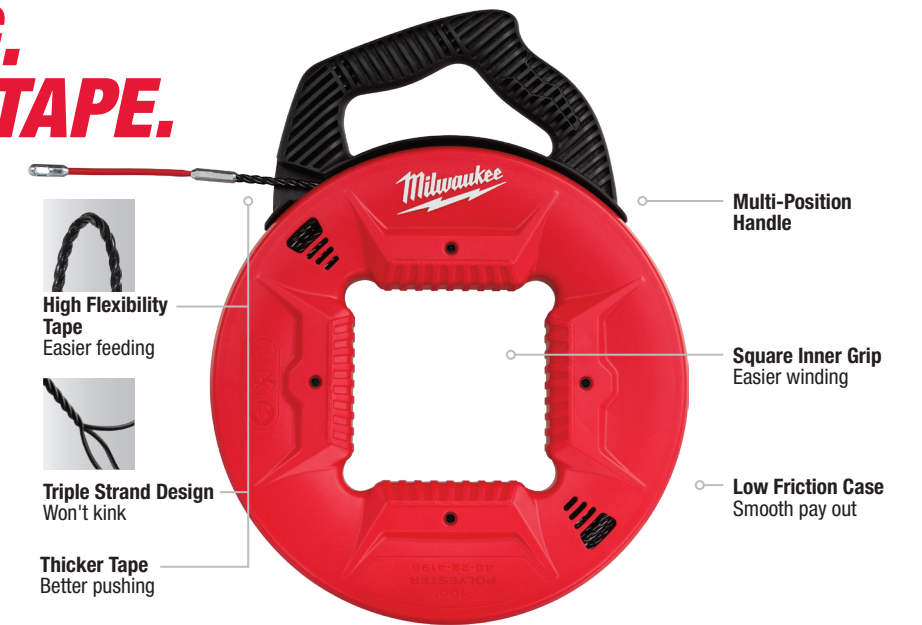

BENDING & PULLING SOLUTIONS

NEW
**CONDUIT BENDERS,
FISH TAPES, & FISH STICKS**

BENDING & PULLING

MILWAUKEE® brings innovation to bending and pulling solutions, making the installation process easier for Electricians. From Conduit Benders with high contrast markings, delivering the best visibility to make accurate bends, to revolutionizing the way wire is installed with the first battery powered fish tape, the M18 FUEL™ ANGLER™ Pulling Fish Tape. All MILWAUKEE® bending and pulling solutions have been designed maximize productivity for the Electrician.

BENDING SOLUTIONS

EMT CONDUIT BENDERS

HIGH CONTRAST MARKINGS

BEST VISIBILITY

Wear Resistant Reference Chart

Front

Back

MET Part #	Description
48-22-4080	1/2" EMT Iron Conduit Bender
48-22-4081	3/4" EMT Iron Conduit Bender
48-22-4082	1" EMT Iron Conduit Bender

MET Part #	Description
48-22-4070	1/2" EMT Aluminum Conduit Bender
48-22-4071	3/4" EMT Aluminum Conduit Bender
48-22-4072	1" EMT Aluminum Conduit Bender

PULLING SOLUTIONS

FISH TAPES

POLYESTER

EASIEST FISHING. MORE DURABLE TAPE.

STEEL

SMOOTH PAYOUT. EASIER FISHING.

MET Part #	Description
48-22-4192	50ft Polyester Fish Tape with Flexible Metal Leader
48-22-4195	100ft Polyester Fish Tape with Flexible Metal Leader
48-22-4197	200ft Polyester Fish Tape with Flexible Metal Leader
48-22-4162	50ft Polyester Fish Tape with Nonconductive Tip
48-22-4165	100ft Polyester Fish Tape with Nonconductive Tip
48-22-4167	200ft Polyester Fish Tape with Nonconductive Tip