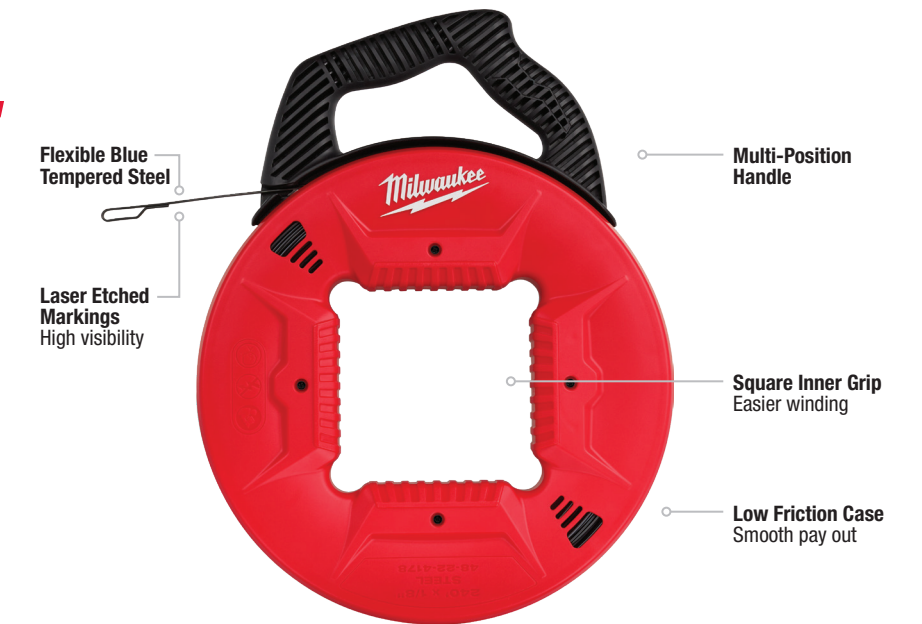

BENDING SOLUTIONS

EMT CONDUIT BENDERS

HIGH CONTRAST MARKINGS

BEST VISIBILITY

Wear Resistant Reference Chart

Front

Back

MET Part #	Description
48-22-4080	1/2" EMT Iron Conduit Bender
48-22-4081	3/4" EMT Iron Conduit Bender
48-22-4082	1" EMT Iron Conduit Bender

MET Part #	Description
48-22-4070	1/2" EMT Aluminum Conduit Bender
48-22-4071	3/4" EMT Aluminum Conduit Bender
48-22-4072	1" EMT Aluminum Conduit Bender

PULLING SOLUTIONS

FISH TAPES

POLYESTER

EASIEST FISHING. MORE DURABLE TAPE.

STEEL

SMOOTH PAYOUT. EASIER FISHING.

MET Part #	Description
48-22-4192	50ft Polyester Fish Tape with Flexible Metal Leader
48-22-4195	100ft Polyester Fish Tape with Flexible Metal Leader
48-22-4197	200ft Polyester Fish Tape with Flexible Metal Leader
48-22-4162	50ft Polyester Fish Tape with Nonconductive Tip
48-22-4165	100ft Polyester Fish Tape with Nonconductive Tip
48-22-4167	200ft Polyester Fish Tape with Nonconductive Tip

M18 FUEL™

**M18 FUEL™
ANGLER™
PULLING
FISH TAPE**

POWER TO PULL
200' THROUGH
360° BENDS

AUTO-RUN™
POWERED
FEED & RETRACT

**NO MESS,
LESS BINDING**

ANGLER™ INTERCHANGEABLE FISH TAPE SYSTEM

Swap replacement cartridges on a single powered base between different sizes, types and when cartridges need replacement.