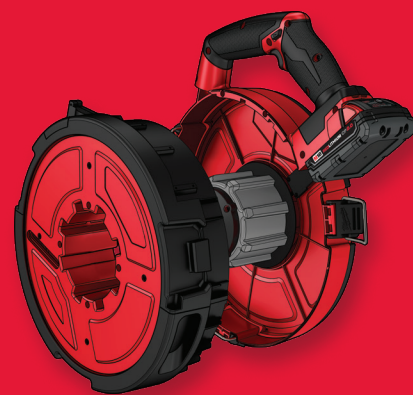

M18 FUEL™

**M18 FUEL™
ANGLER™
PULLING
FISH TAPE**

POWER TO PULL
200' THROUGH
360° BENDS

AUTO-RUN™
POWERED
FEED & RETRACT

**NO MESS,
LESS BINDING**

ANGLER™ INTERCHANGEABLE FISH TAPE SYSTEM

Swap replacement cartridges on a single powered base between different sizes, types and when cartridges need replacement.

POWERED BASE
M18 FUEL™ ANGLER™ PULLING
FISH TAPE POWERED BASE

- POWERSTATE™ Brushless Motor
- REDLINK PLUS™ Intelligence
- REDLITHIUM™ CP2.0 Battery Pack

REPLACEMENT CARTRIDGES

STEEL
120' x 1/8"
48-44-5176
240' x 1/8"
48-44-5178

NON-CONDUCTIVE
100'
48-44-5195

M18 FUEL™ ANGLER™ PULLING FISH TAPE

Non-Conductive Polyester Tape
High flexibility for easier payout

Replacement Cartridge
Compatible with power base

Sliding Anchor
To reduce chance of binding

Cartridge Grips
For easy cartridge swap out

AUTO-RUN™ Control Switch

M18™ REDLITHIUM™ CP2.0 Battery Pack

Quick-Change Latches
For easy cartridge swap out

Steel Base
For improved flexibility and durability