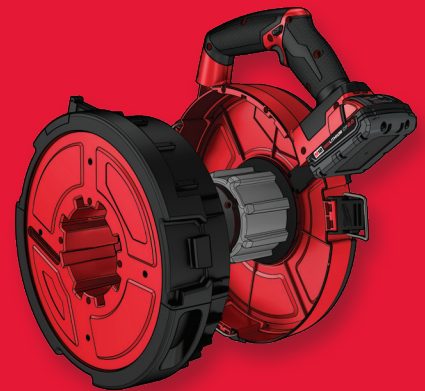

## M18 FUEL™

POWER TO PULL  
**200'** THROUGH  
360° BENDS

**AUTO-RUN™**  
POWERED  
FEED & RETRACT

**NO MESS,  
LESS BINDING**

### INTERCHANGEABLE FISH TAPE SYSTEM

Swap replacement cartridges on a single powered base between different sizes, types and when cartridges need replacement.

+