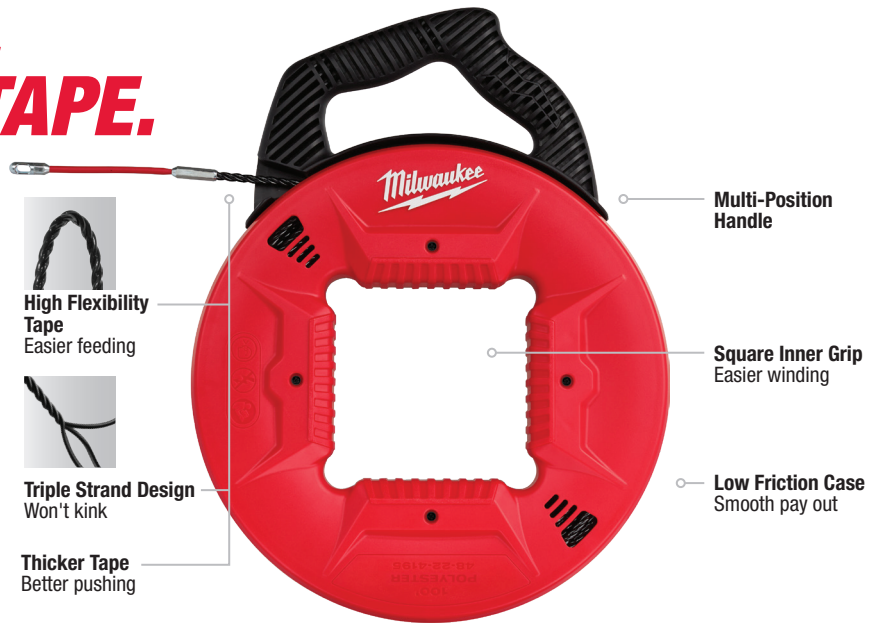

PULLING SOLUTIONS

FISH TAPES

POLYESTER

**EASIEST FISHING.
MORE DURABLE TAPE.**