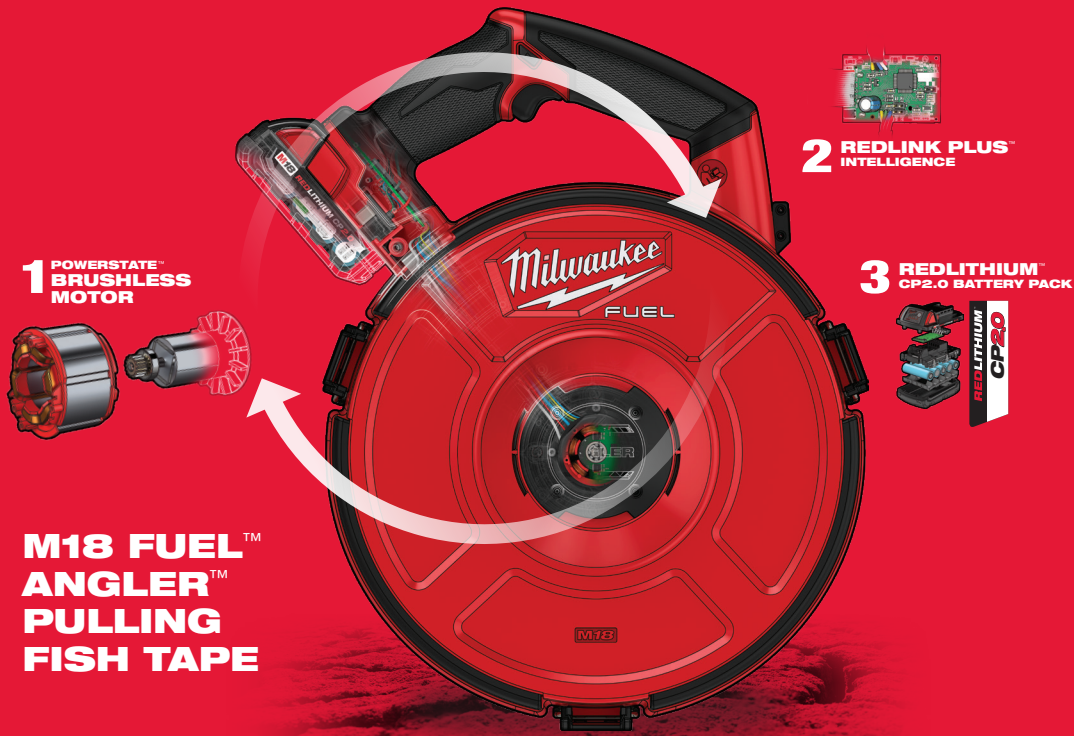

PULLING SOLUTIONS

M18 FUEL™